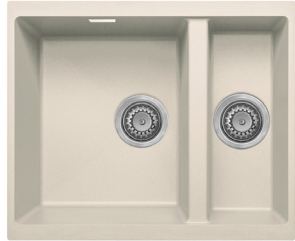

GRANITE SINKS LAVELLO LUNA | N340 | N500 | N400 | N150

Available Colours
Style: Undermount or inset
Finish: Granite

Champagne