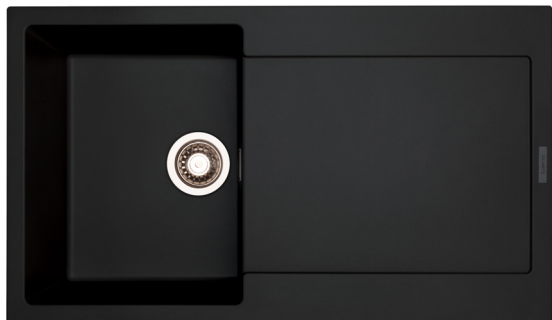

+ 400 x 400 with 200mm deep bowl.

LUNA N150

1.5 bowl requiring 600mm cabinet

Description

+ Unique design enables undermount or inset installation.

+ 555 x 460 with 200mm deep main bowl.

Luna N500 in Gun Metal Grey

Compact sink & drainer requiring
500mm cabinet

Description

- + Inset sink.
- + Available in all colours: White, Black, Shadow Grey, Blue, Yellow, Red, Brown & Fossil.
- + 860 x 500 with 200mm deep bowl.

ELENA D100L

Large single bowl & drainer requiring
600mm cabinet

Description

- + Inset sink.
- + Available in all colours: White, Black, Shadow Grey, Blue, Yellow, Red, Brown & Fossil.
- + 1000 x 500 with 200mm deep bowl.