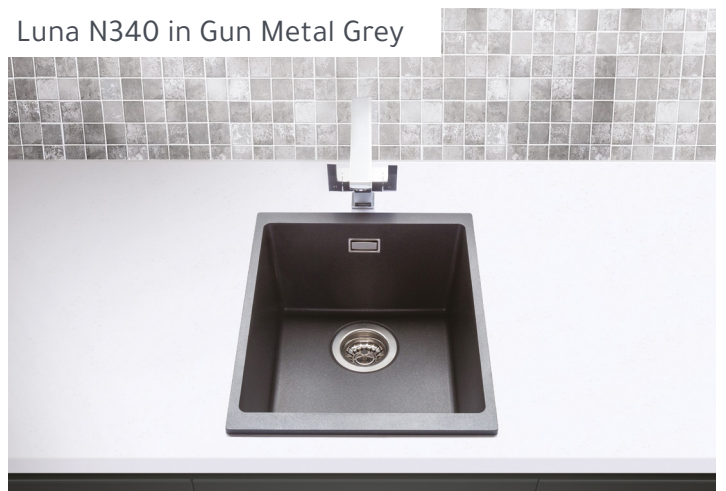

+ 400 x 400 with 200mm deep bowl.

LUNA N150

1.5 bowl requiring 600mm cabinet

Description

+ Unique design enables undermount or inset installation.

+ 555 x 460 with 200mm deep main bowl.

Luna N500 in Gun Metal Grey

Luna N340 in Gun Metal Grey

GRANITE SINKS

ELENA | D100 | D100L | D150

Elena D100L in Sapphire Blue

Available Colours

Style: Inset

Finish: Granite

Black

VERONA600-N100

Large single bowl with tap ledge

Description

- + Inset sink - reversible handing.
- + 600 x 500 with 200mm deep bowl.
- + Stainless steel.

VERONA D100

Deluxe single bowl & drainer

Description

- + Inset sink - reversible handing.
- + 860 x 500 with 200mm deep bowl.
- + Stainless steel.

VERONA D10L

Large single bowl & drainer

Description

- + Inset sink - reversible handing.
- + 1000 x 500 with 200mm deep bowl.
- +Stainless steel.