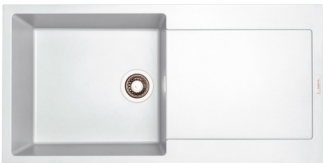

GRANITE SINKS

ELENA | D100 | D100L | D150

Available Colours

Style: Inset

Finish: Granite

Black

Brown

Shadow Grey

Yellow

White