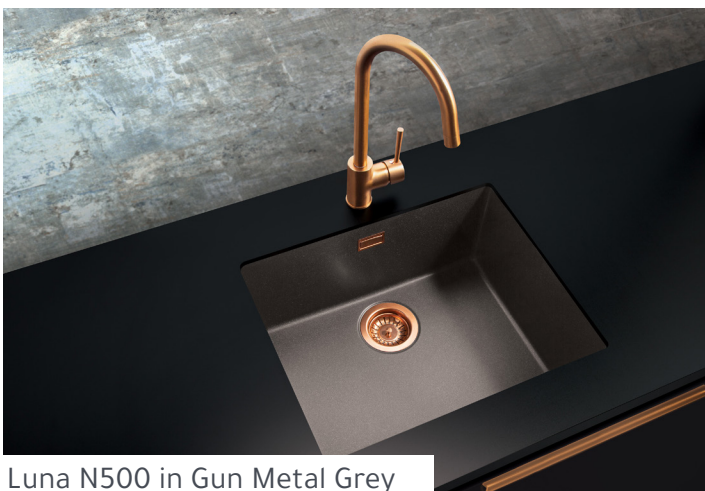

+ 400 x 400 with 200mm deep bowl.

LUNA N150

1.5 bowl requiring 600mm cabinet

Description

+ Unique design enables undermount or inset installation.

+ 555 x 460 with 200mm deep main bowl.

Luna N500 in Gun Metal Grey

Luna N340 in Gun Metal Grey

GRANITE SINKS

ELENA | D100 | D100L | D150

Elena D100L in Sapphire Blue

Available Colours

Style: Inset

Finish: Granite

Black

VERONA600-N100

Large single bowl with tap ledge

Description

- + Inset sink - reversible handing.
- + 600 x 500 with 200mm deep bowl.
- + Stainless steel.

VERONA D100

Deluxe single bowl & drainer

Description

- + Inset sink - reversible handing.
- + 860 x 500 with 200mm deep bowl.
- + Stainless steel.

VERONA D10L

Large single bowl & drainer

Description

- + Inset sink - reversible handing.
- + 1000 x 500 with 200mm deep bowl.
- +Stainless steel.