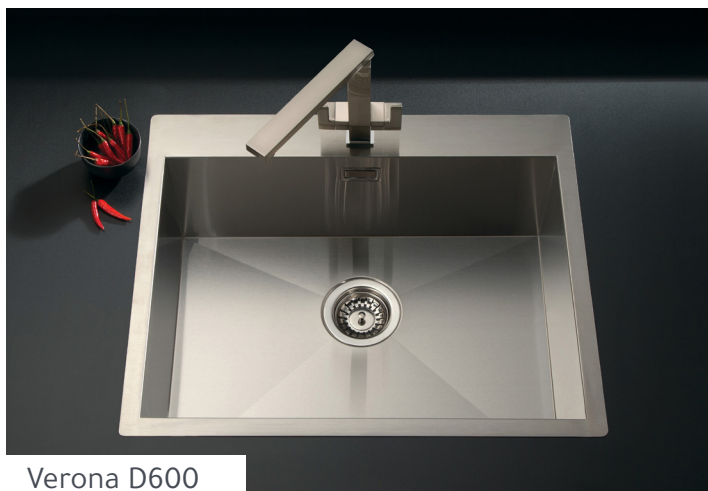

VERONA600-N100

Large single bowl with tap ledge

Description

- + Inset sink - reversible handing.
- + 600 x 500 with 200mm deep bowl.
- + Stainless steel.

VERONA D100

Deluxe single bowl & drainer

Description

- + Inset sink - reversible handing.
- + 860 x 500 with 200mm deep bowl.
- + Stainless steel.

VERONA D10L

Large single bowl & drainer

Description

- + Inset sink - reversible handing.
- + 1000 x 500 with 200mm deep bowl.
- +Stainless steel.

VERONA D150

Deluxe 1.5 bowl & drainer

Description

- + Inset sink - reversible handing.
- + 1000 x 500 with 200mm deep bowl.
- + Stainless steel.

Verona D450

Verona D600

Verona D100L

STEEL SINKS

VIOLA

Viola

VIOLA

Stainless steel belfast sink

Description

- + Sit-on sink.
- + 600 x 465 with 254 deep bowl.
- + Stainless steel.

STEEL SINKS

PRIMO | U050 | 1-U100 | 4-U100 | 25-U100 | 106-U15 | 107-U15 |
12-U15 | 15-U15